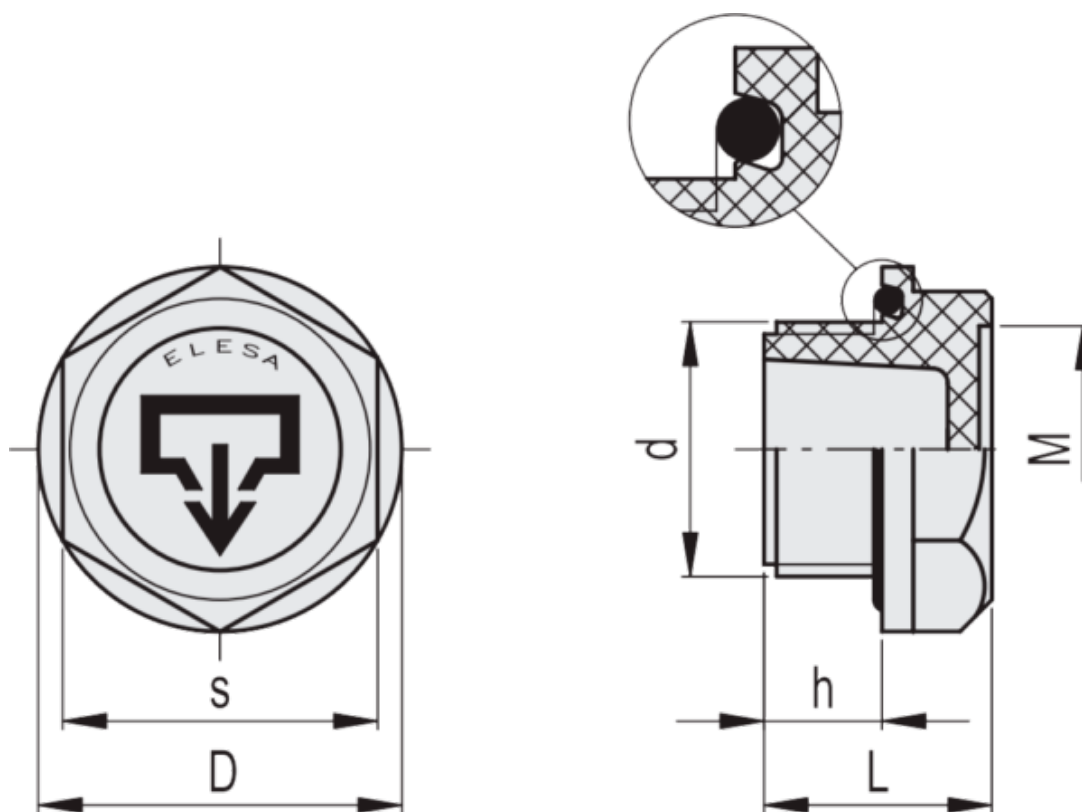

Data Sheet

Article number: 2311158892

Description: E+G Plug
TSR. 42x2

Measures

d = M 42x2

D = 53.5

h = 15

L = 26

M = 38

s = 46

Weight (g) = 21